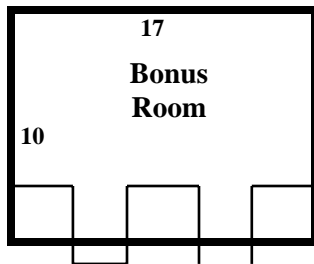

COVINGTON

12513 Cumberland Crest Drive

Huntersville, NC 28078

3BR, 2BA, Large, Bonus Room & Great Room w/gas logs
Fenced Yard, 2 Car Garage

Directions: I77 to exit 23 east on Gilead towards town. Cross railroad tracks, continue to L into Covington subdivision, L Cumberland Crest